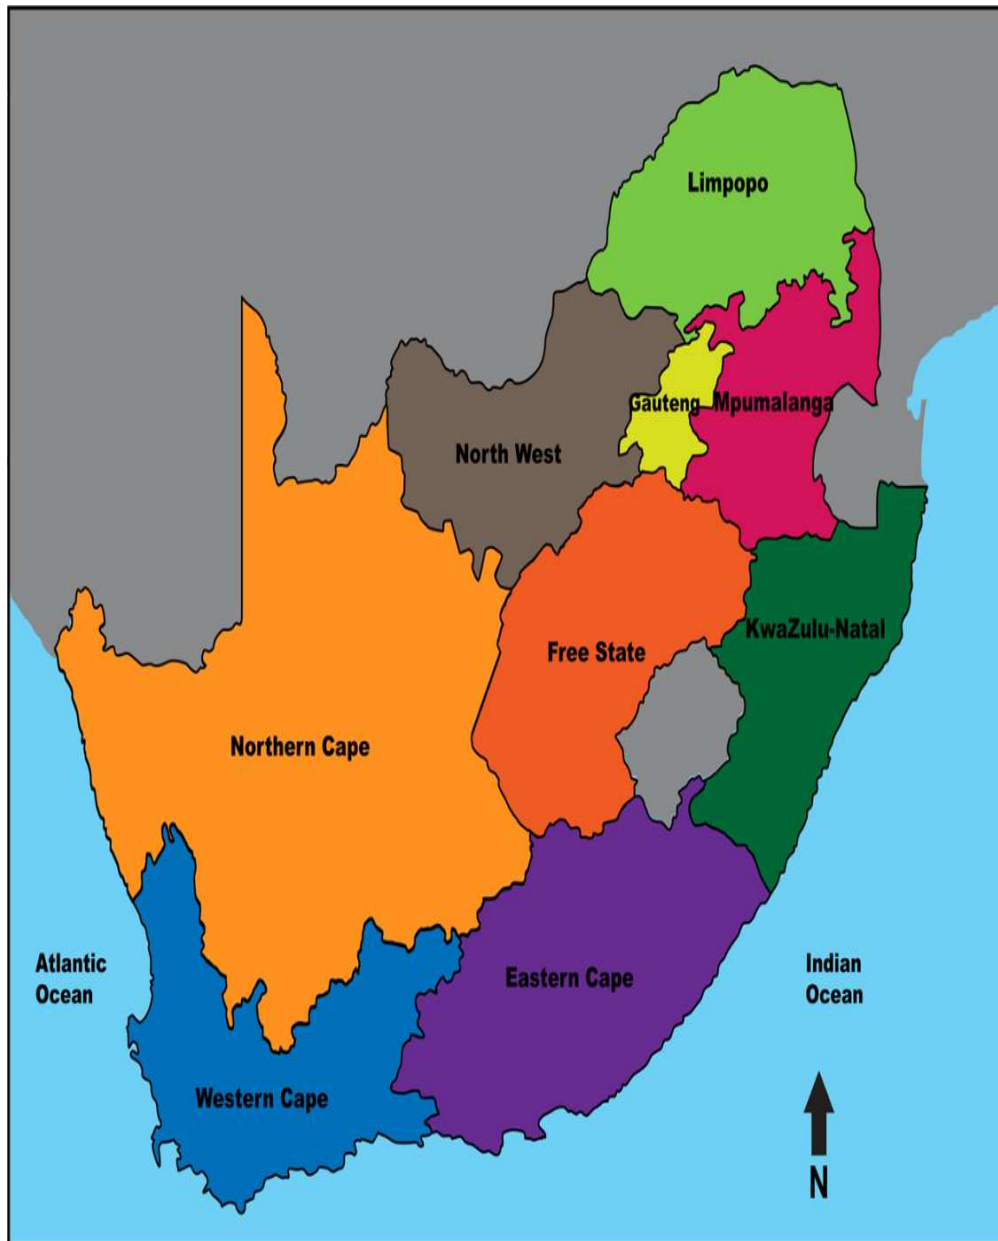

Provinces of South Africa

South Africa has 9 provinces.

PROVINCE	CAPITAL CITY
Limpopo	Polokwane
Mpumalanga	Johannesburg
Kwa – Zulu Natal	Pietermaritzburg
Eastern Cape	Bhisho
Western Cape	Cape Town
Northern Cape	Kimberley
North West	Mahikeng
Free State	Bloemfontein
Gauteng	Johannesburg

- ✓ The capital city of South Africa is Pretoria.
- ✓ South Africa has two oceans on either side of South Africa. On the west we have the Atlantic Ocean. On the east is the Indian Ocean.
- ✓ Gauteng has four bordering provinces. They are North West, Limpopo, Mpumalanga and Free State

- ✓ Gauteng is the smallest province in South Africa but with the greatest number of people. People migrate from all over South Africa to Gauteng for job opportunities.