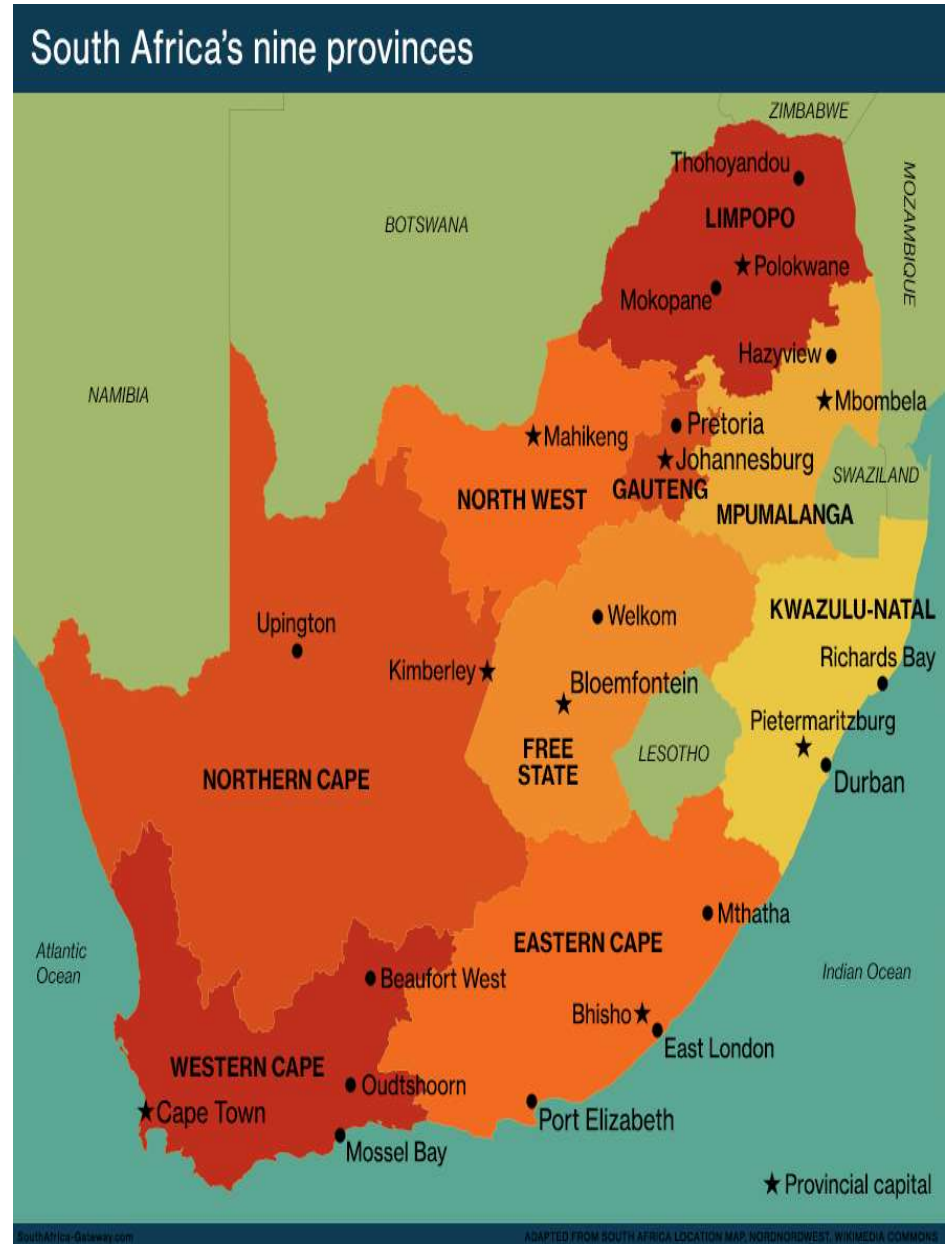

Provinces of South Africa

South Africa has 9 provinces.

PROVINCE	CAPITAL CITY
Limpopo	Polokwane
Mpumalanga	Johannesburg
Kwa – Zulu Natal	Pietermaritzburg
Eastern Cape	Bhisho
Western Cape	Cape Town
Northern Cape	Kimberley
North West	Mahikeng
Free State	Bloemfontein
Gauteng	Johannesburg

- ✓ The capital city of South Africa is Pretoria.
- ✓ South Africa has two oceans on either side of South Africa. On the west we have the Atlantic Ocean. On the east is the Indian Ocean.
- ✓ Gauteng has four bordering provinces. They are North West, Limpopo, Mpumalanga and Free State

- ✓ Gauteng is the smallest province in South Africa but with the greatest number of people. People migrate from all over South Africa to Gauteng for job opportunities.